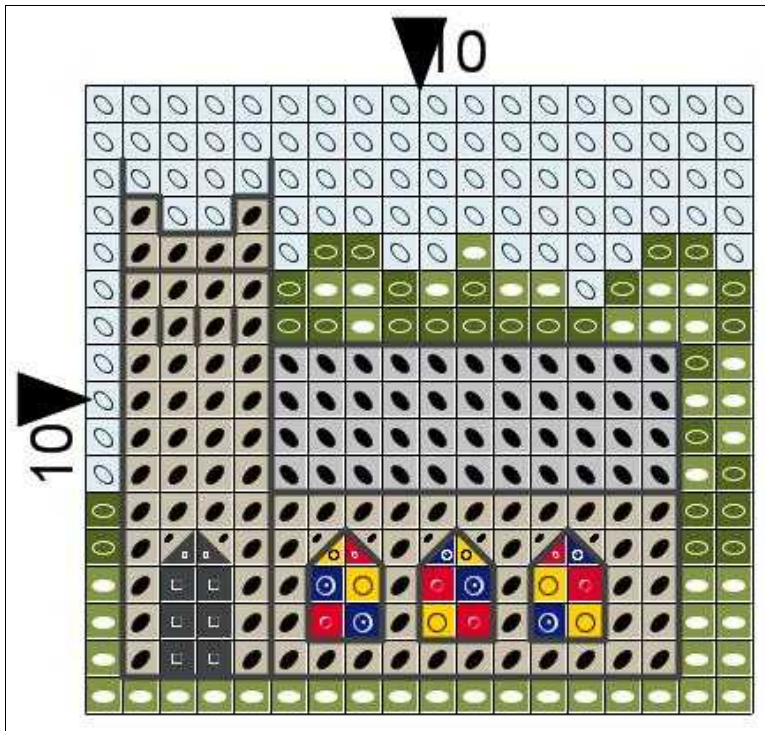

Free Monthly Mini-Chart

from www.tbxstitch.com

May 2013

Legend: Stitches

- DMC 775 baby blue - vy lt
- DMC 936 avocado green - vy dk
- DMC 3782 mocha brown - lt
- DMC 415 pearl gray
- DMC 469 avocado green
- DMC 413 pewter gray - dk
- DMC 666 christmas red - br
- DMC 444 lemon - dk
- DMC 796 royal blue - dk

Legend: BackStitch Lines

- DMC 413 pewter gray - dk

Village Church
© Thomas Beutel 2013

STITCHING INSTRUCTIONS

The design is worked on 14 count Aida cloth, or alternatively on 14 count plastic canvas with two strands of floss.

Terms of Use

The Free Monthly Mini-Chart ("Free Chart") may be used for personal use only or in finished counted cross-stitch work given as a gift. The Free Chart may not be produced or incorporated in any counted cross-stitch design, or reproduced in any other way, for sale or distribution without written permission. For permission, contact Thomas Beutel using the contact form at www.tbxstitch.com.