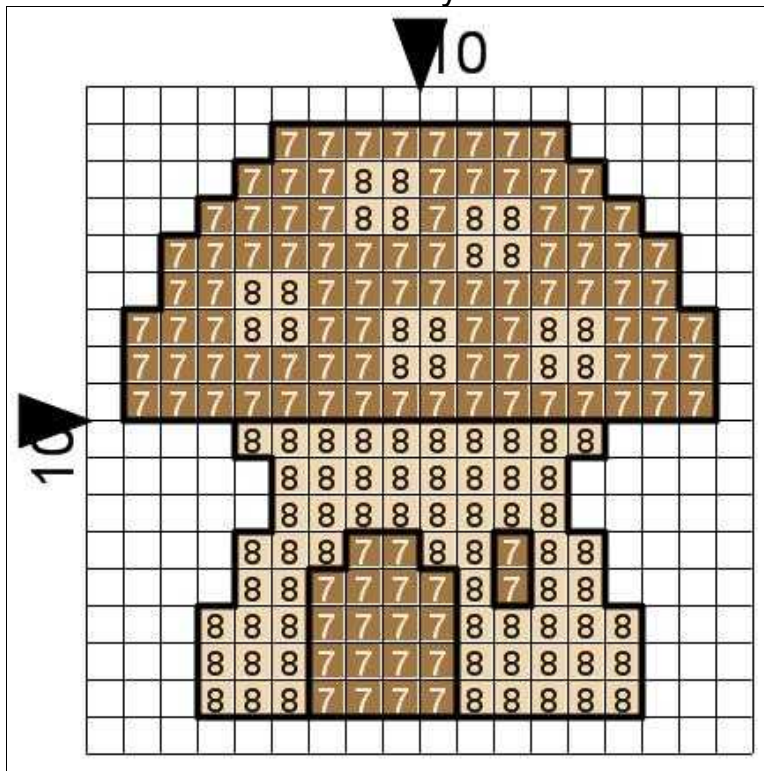

Free Monthly Mini-Chart

from www.tbxstitch.com

May 2014

Legend: Stitches

7 DMC 435 brown - vy lt
8 DMC 739 tan - ul vy lt

Legend: BackStitch Lines

DMC 310 black

Mushroom House

© Thomas Beutel 2014

STITCHING INSTRUCTIONS

The design is worked on 14 count Aida cloth, or alternatively on 14 count plastic canvas with two strands of floss.

Terms of Use

The Free Monthly Mini-Chart ("Free Chart") may be used for personal use only or in finished counted cross-stitch work given as a gift. The Free Chart may not be produced or incorporated in any counted cross-stitch design, or reproduced in any other way, for sale or distribution without written permission. For permission, contact Thomas Beutel using the contact form at www.tbxstitch.com.