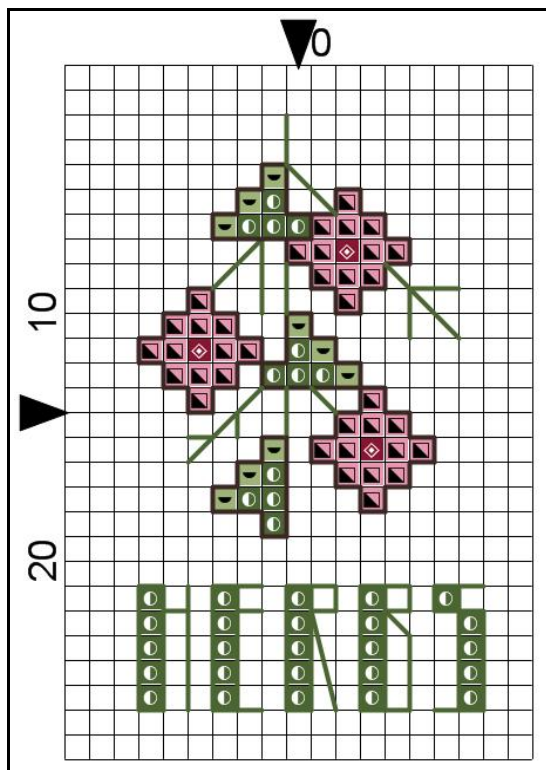

Free Monthly Mini-Chart

from www.tbxstitch.com

July 2010

Grid Size: 19W x 28H

Design Area: 1.00" x 1.71" (14 x 24 stitches)

Legend: Stitches

" DMC 3362 pine green - dk

DMC 3364 pine green

& DMC 3688 mauve - md

' DMC 3685 mauve - dk

Legend: BackStitch Lines

DMC 3362 pine green - dk

DMC 3371 black brown

STITCHING INSTRUCTIONS

The design is worked on 14 count Aida cloth, or alternatively on 28 count evenweave over two threads with two strands of floss.

© Thomas Beutel 2010

Terms of Use

The Free Monthly Mini-Chart ("Free Chart") may be used for personal use only or in finished counted cross-stitch work given as a gift. The Free Chart may not be produced or incorporated in any counted cross-stitch design, or reproduced in any other way, for sale or distribution without written permission. For permission, contact Thomas Beutel using the contact form at www.tbxstitch.com.