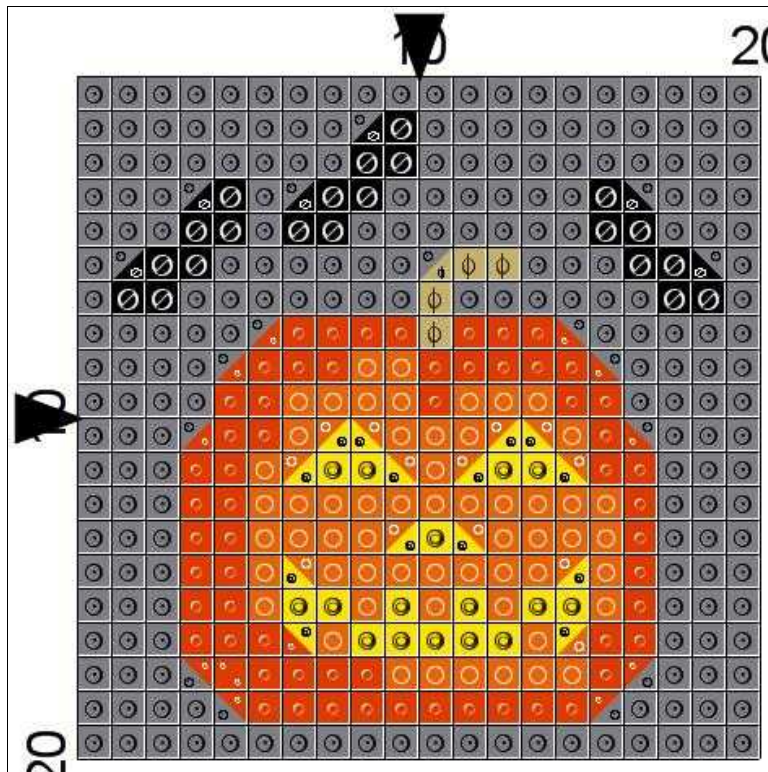

Free Monthly Mini-Chart

from www.tbxstitch.com

October 2012

Grid Size: 20W x 20H

Design Area: 1.43" x 1.43" (20 x 20 stitches)

Legend: Stitches

○	DMC 900	burnt orange - dk
○	DMC 947	burnt orange
⊙	DMC 973	canary - br
φ	DMC 3045	yellow beige - dk
⊗	DMC 310	black
⊙	DMC 414	steel gray - dk

Halloween

© Thomas Beutel 2012

STITCHING INSTRUCTIONS

The design is worked on 14 count Aida cloth or alternatively on 28 count evenweave over two threads with two strands of floss.

Terms of Use

The Free Monthly Mini-Chart ("Free Chart") may be used for personal use only or in finished counted cross-stitch work given as a gift. The Free Chart may not be produced or incorporated in any counted cross-stitch design, or reproduced in any other way, for sale or distribution without written permission. For permission, contact Thomas Beutel using the contact form at www.tbxstitch.com.