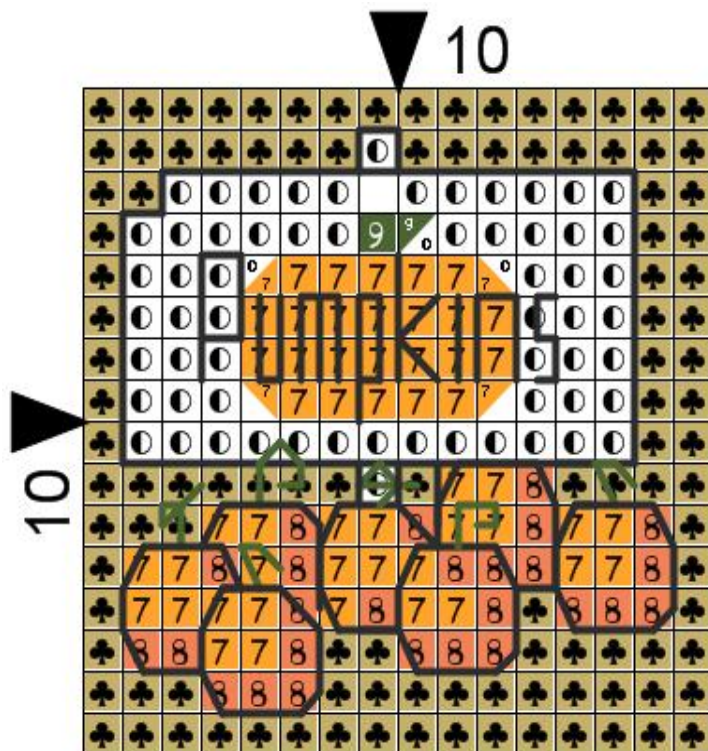

Free Monthly Mini-Chart

from www.tbxstitch.com

September 2010

Grid Size: 16W x 16H
Design Area: 1.14" x 1.14" (16 x 16 stitches)

Legend: Stitches

- " DMC White white
- * DMC 3045 yellow beige - dk
- 7 DMC 741 tangerine - md
- 8 DMC 721 orange spice - md
- 9 DMC 3362 pine green - dk

Legend: BackStitch Lines

- DMC 3362 pine green - dk
- DMC 3799 pewter gray - vy dk

Pumpkins for Sale

© Thomas Beutel 2010

STITCHING INSTRUCTIONS

The design is worked on 14 count Aida cloth, or alternatively on 28 count evenweave over two threads with two strands of floss.

Terms of Use

The Free Monthly Mini-Chart ("Free Chart") may be used for personal use only or in finished counted cross-stitch work given as a gift. The Free Chart may not be produced or incorporated in any counted cross-stitch design, or reproduced in any other way, for sale or distribution without written permission. For permission, contact Thomas Beutel using the contact form at www.tbxstitch.com.